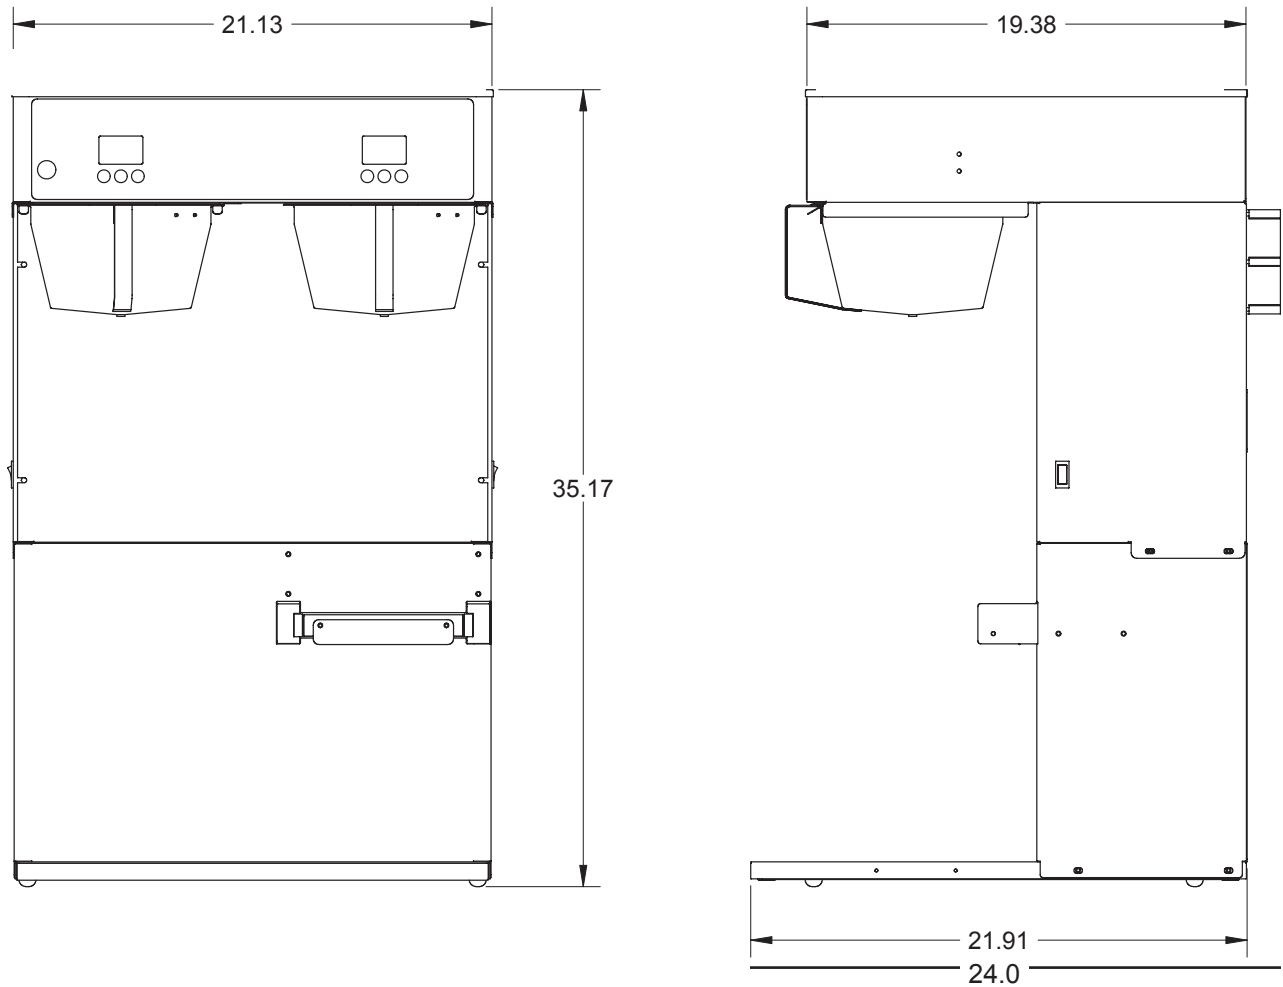

DTV COMBO PN: 784520
* Dispensers not included

DTV COMBO + SERVERS PN: 784875
* Includes 2 Vaculator Thermal Servers

DUAL TVT COFFEE & TEA COMBO - TALL & SHORT

- Base to basket clearance 24" (Brewing container should be at least ½" shorter)
- Slide out tray on right side for brewing into air pots, basket clearance 13" (Brewing container should be at least ½" shorter)

Base Model	Part Number	Volts	Amps	Tank Wattage	Cubic Feet	Ship Weight	Cord Attached
			USA/CAN	USA/CAN			
DTVT	784520	120 240	23.8 23.8	5700w 5700w	10.32	75 lbs	Yes

4 Wire connection

MADE IN AMERICA