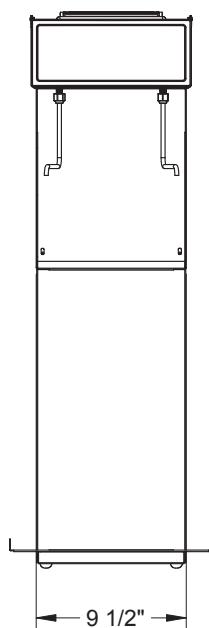

FEATURES:

- TVT control module provides critical control of all brewing functions (Temperature, volume, pre-infusion, pulse brewing, cold brew lock out).
- Easily programmable quick brew or delayed dilution feature.
- Auto warm: prevents brewing when water is below temperature set point.
- Back-up pour in allows for manual brewing of tea.
- Dual dilution: allows two dispensers to be brewed under NK-TVT brewer.
- Brews 15 to 25 gallons per hour.
- Brew 3 gallons of iced tea into each dispenser and serve up to 6 gallons within a narrow footprint.
- Specifically designed to accommodate and brew into two Newco Skinny tea dispensers.
- 4 programmable recipes including volume and varying temperature for perfect extraction of White, Green, Black or Herbal teas.
- Branding cover promotes tea sales, covers brew buttons from public and provides convenient brewing and cleaning instructions for staff (inside of branding cover).
- Includes rotating brew funnel.

MODEL	WIDTH	DEPTH	HEIGHT	VOLTS	WATTS	AMPS	WEIGHT
NKT-TVT TEA, PN: 705474	12.875"	21.25"	34.625"	120 VOLT	1750W	14.6A	35 LBS
DUAL DILUTION			CANADA:	120 VOLT	1400W	11.7A	