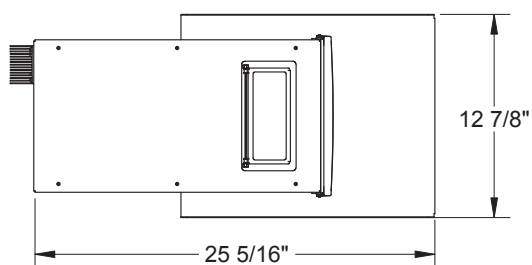

FEATURES:

- TVT control module provides critical control of all brewing functions (Temperature, volume, pre-infusion, pulse brewing, cold brew lock out).
- Easily programmable quick brew or delayed dilution feature.
- Auto warm: prevents brewing when water is below temperature set point.
- Back-up pour in allows for manual brewing of tea.
- Dual dilution: allows two dispensers to be brewed under NK-TVT brewer.
- Brews 15 to 25 gallons per hour.
- Brew 3 gallons of iced tea into each dispenser and serve up to 6 gallons within a narrow footprint.
- Specifically designed to accommodate and brew into two Newco Skinny tea dispensers.
- 4 programmable recipes including volume and varying temperature for perfect extraction of White, Green, Black or Herbal teas.
- Branding cover promotes tea sales, covers brew buttons from public and provides convenient brewing and cleaning instructions for staff (inside of branding cover).
- Includes rotating brew funnel.

MODEL	WIDTH	DEPTH	HEIGHT	VOLTS	WATTS	AMPS	WEIGHT
NKT-TVT TEA, PN: 705474	12.875"	21.25"	34.625"	120 VOLT	1750W	14.6A	35 LBS
DUAL DILUTION			CANADA:	120 VOLT	1400W	11.7A	