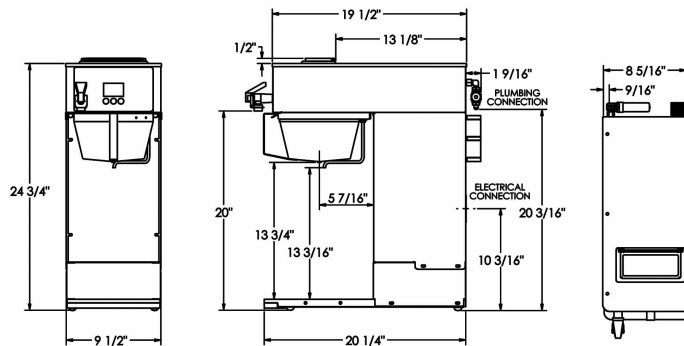

TALL PROFILE

LOW PROFILE

TALL PROFILE
TALL PROFILE
LOW PROFILE
LOW PROFILE

Base Model	Control Option	Part Number	Volts	Amps	Tank* Wattage	Cubic Feet	Ship Weight	Cord Attached
GXF-8D	TVT Coffee	701069	120	11.7	1375	9.8	46	Yes
GXF-8D	TVT Coffee	701071	120/240	23.1	5500	9.8	46	none
GXF-P	TVT Coffee	701073	120	11.7	1375	7.3	42	Yes
GXF-P	TVT Coffee	701075	120/240	23.1	5500	7.3	42	none