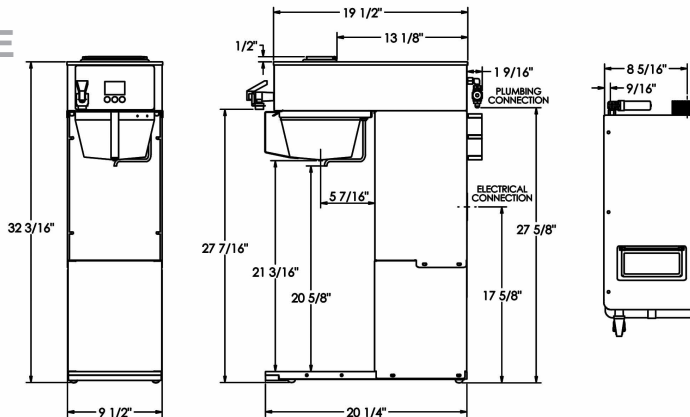

TALL PROFILE

LOW PROFILE

TALL PROFILE
TALL PROFILE
LOW PROFILE
LOW PROFILE

Base Model	Control Option	Part Number	Volts	Amps	Tank* Wattage	Cubic Feet	Ship Weight	Cord Attached
GXF-8D	TVT Coffee	701069	120	11.7	1375	9.8	46	Yes
GXF-8D	TVT Coffee	701071	120/240	23.1	5500	9.8	46	none
GXF-P	TVT Coffee	701073	120	11.7	1375	7.3	42	Yes
GXF-P	TVT Coffee	701075	120/240	23.1	5500	7.3	42	none